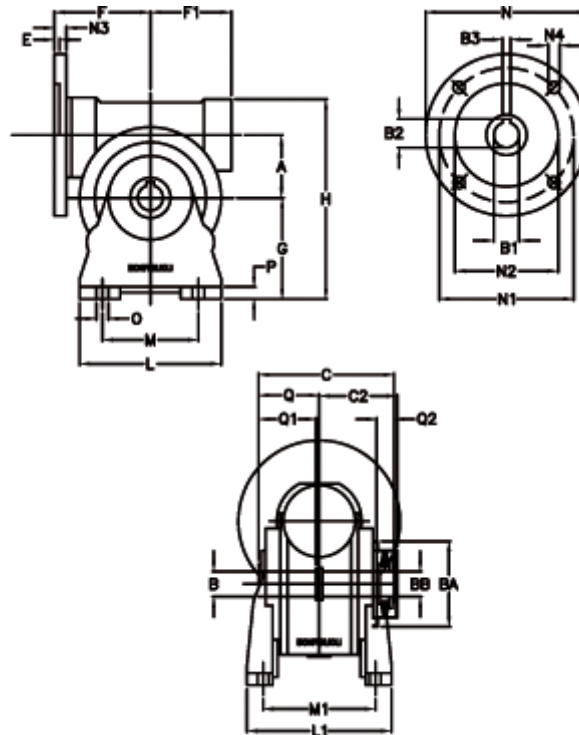

Article number: 390204901822736

Description: Worm Gear with Torque Limiter  
VF 49-L2-A-18 P71B5

## Measures

a = 49.50	C2 = 63,5	L1 = 124.0	O = 8.5
B = 25	Description = VF 49A-xx-71B5	m = 63	P = 12
B1 E7 = 14	E = 3.0	M1 = 98.5	Q = 51.0
B2 = 16.3	F = 70	N = 160	Q1 = 41
B3 H9 = 5	F1 = 63	N1 = 130	Q2 = 15
BA = 63	g = 82	N2 = 110	
BB H7 = 14	H = 162	N3 = 10.5	
C = 105	L = 110	N4 = 9,5	